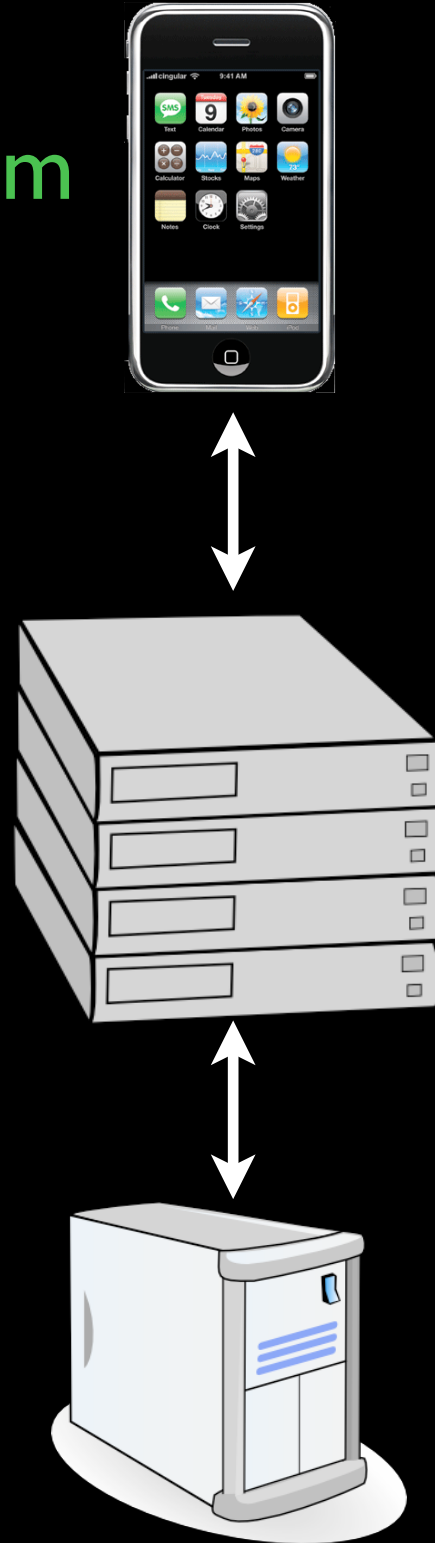

Architectures

ssh
term
niche

Pingdom

LogMeIn
Nagios
touchNOC

www.touchNOC.com